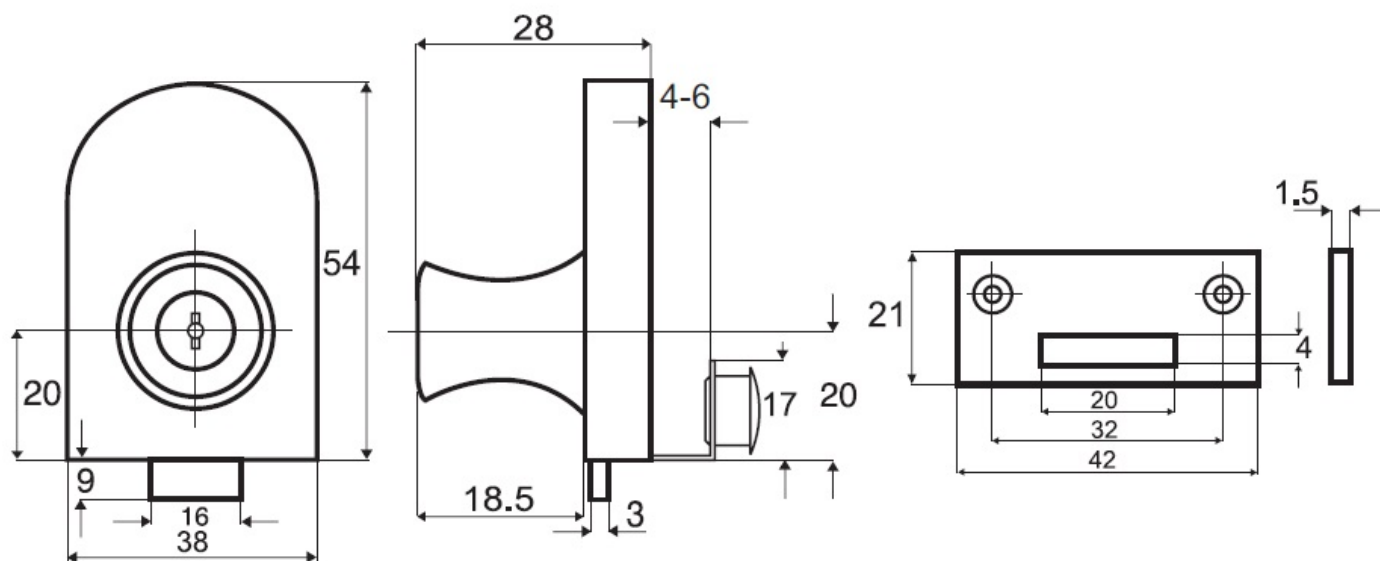

# PRODUCT SHEET

**Description:**

Glass Door Lock 64081, Black Ano, Curved Cylinder, CK SISO, No Bore

**Item number:**

14.09.212-2

Units	Box	Carton	HS Code	Barcode
Pcs.	15	120	8301300000	 5704866046619

**SISO A/S**